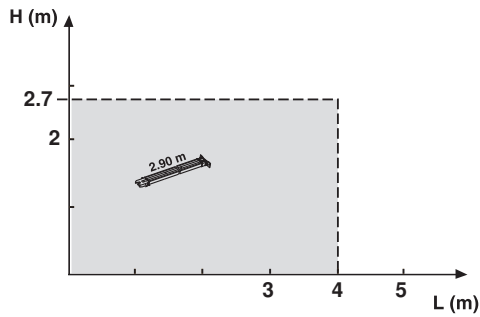

1

Metro Smart 800 io

Pmax = 140 kg

Pmax = 190 kg Pmax = 200 kg

Metro Smart 1000 io

Pmax = 150 kg

Pmax = 255 kg

3