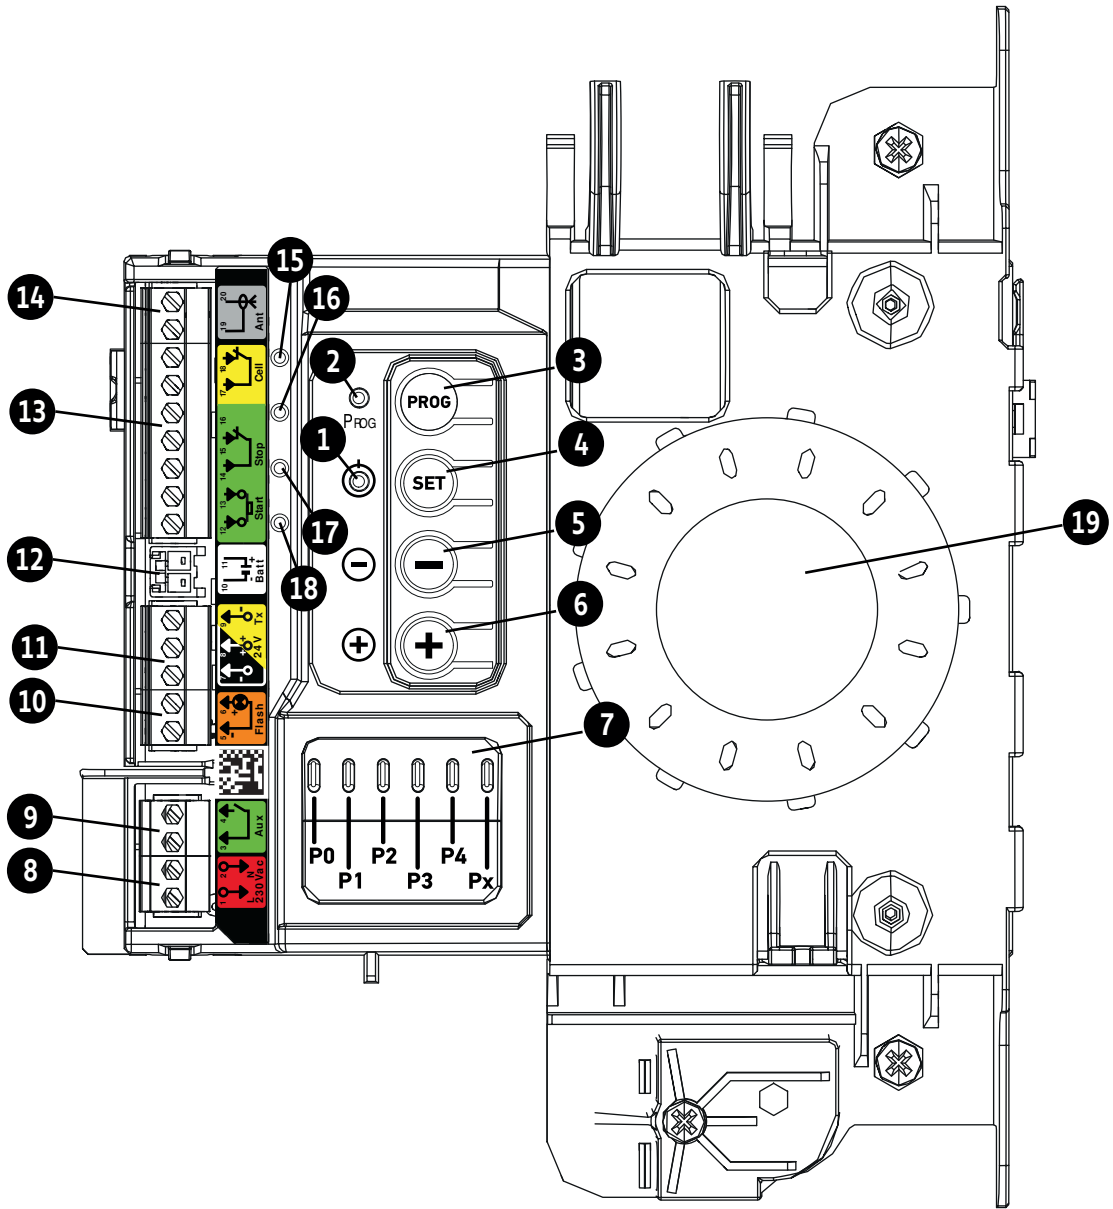

1

Metro Smart 800 io

Pmax = 140 kg

Pmax = 190 kg Pmax = 200 kg

Metro Smart 1000 io

Pmax = 150 kg

Pmax = 255 kg

3