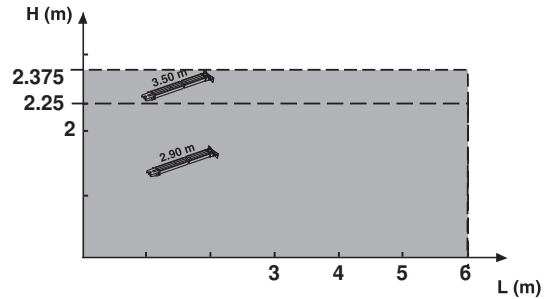

1

Metro Smart 800 io

Pmax = 140 kg

Pmax = 190 kg Pmax = 200 kg

Metro Smart 1000 io

Pmax = 150 kg

Pmax = 255 kg

3