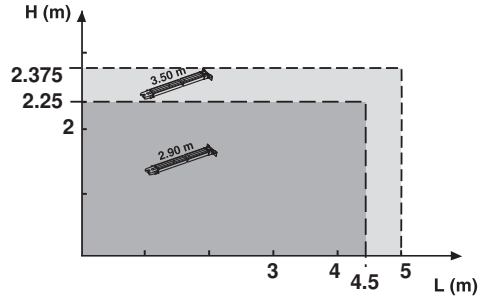

1

Metro Smart 800 io

Pmax = 140 kg

Pmax = 190 kg Pmax = 200 kg

Metro Smart 1000 io

Pmax = 150 kg

Pmax = 255 kg

3